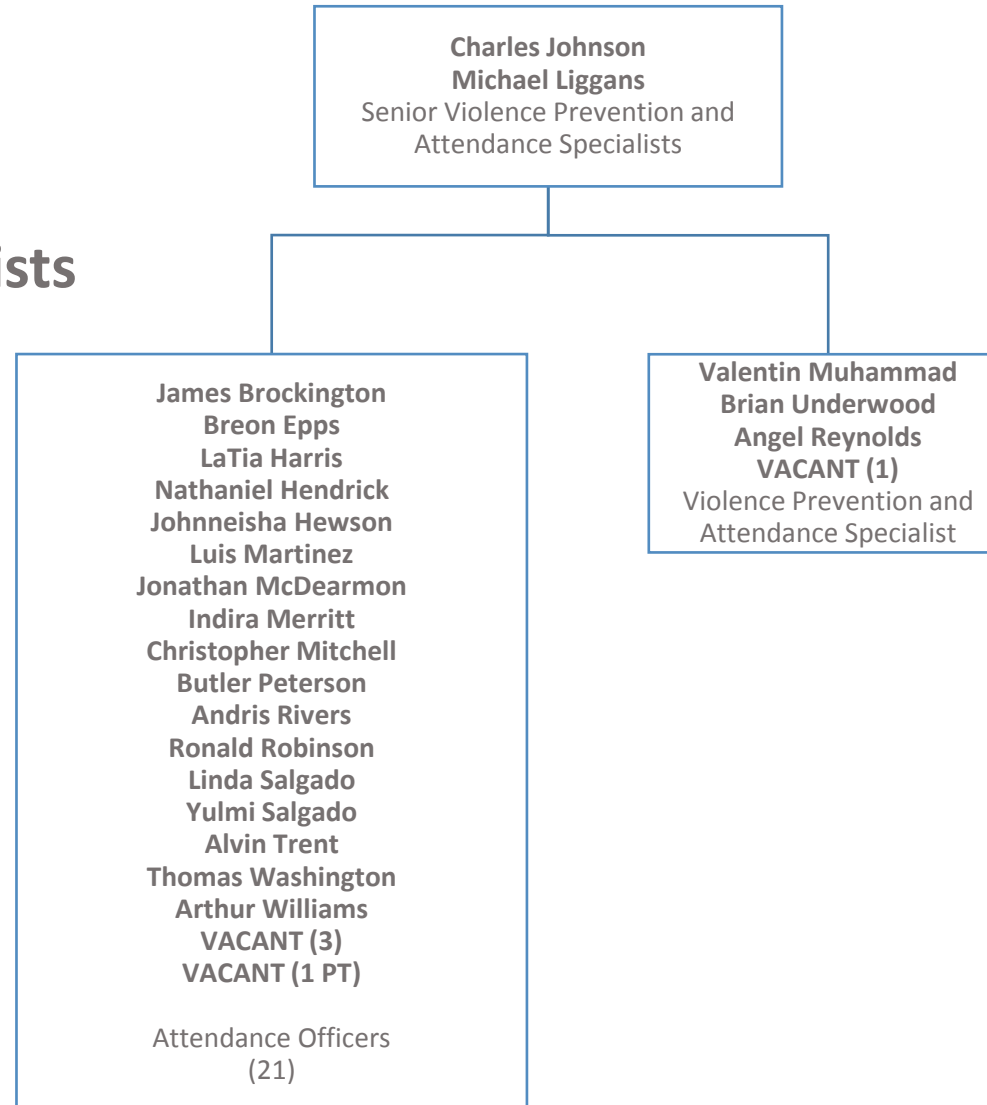

Chief Schools Officer

Principal Director – Cluster I

Principal Director – Cluster II

Principal Director – Cluster III

Principal Director – Cluster IV

School Culture, Climate and Student Services

School Social Work Services

School Health Services

Violence Prevention and Attendance Specialists

Behavioral Specialists

Safety & Security

Hearing Officer